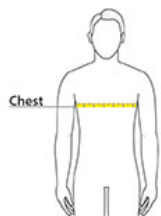

5XL: \$21.00

SPEC SHEET + MEASUREMENTS

Gildan® Heavy Cotton™ 100% Cotton T-Shirt. 5000

PRODUCT MEASUREMENTS

	S	M	L	XL	2XL	3XL	4XL	5XL
Body Length at Back	28	29	30	31	32	33	34	35
Chest	18	20	22	24	26	28	30	32
Sleeve Length from Center Back	15 5/8	17	18 1/2	20	21 1/2	22 3/8	23 5/8	25

Body Length at Back: Measured from high point shoulder to finished hem at back.

Chest: Measured across the chest one inch below armhole when laid flat.

Sleeve Length from Center Back: Measure from Center Back neck to shoulder point to sleeve hem.

SIZE CHARTS

	S	M	L	XL	2XL	3XL	4XL	5XL
Chest	34-36	38-40	42-44	46-48	50-52	54-56	58-60	62-64

SPEC SHEET + MEASUREMENTS

GILDAN®

Gildan® Heavy Cotton™ 100% Cotton T-Shirt. 5000

HOW TO MEASURE

CHEST

Measure under the arm and around the fullest part of the chest with arms down, keeping tape horizontal.